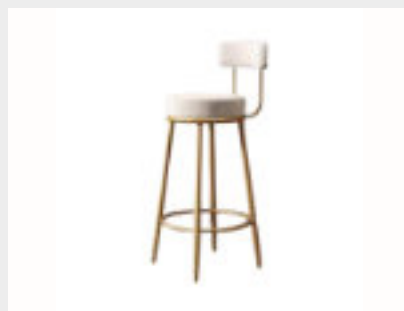

Bel Cushion Bar Stool (White)

1-2 Days: $20
3-4 Days: $25
5-6 Days: $29