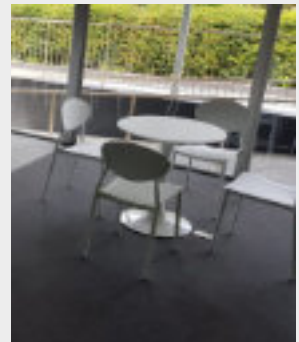

# Coffee Tables

Amaro Coffee Table

1-2 Days: \$28

3-4 Days: \$32

5-6 Days: \$36