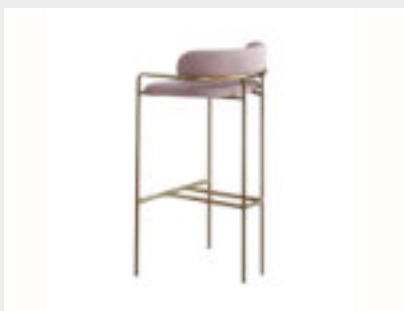

Director Bar Chair

1-2 Days: \$25  
3-4 Days: \$28  
5-6 Days: \$32

Flon Bar Stool

1-2 Days: \$30  
3-4 Days: \$35  
5-6 Days: \$38

Foldable High Chair (Black)

1-2 Days: \$20  
3-4 Days: \$25  
5-6 Days: \$29

# Bar Stools

Foldable High Chair (White)

1-2 Days: \$20  
3-4 Days: \$25  
5-6 Days: \$29

Helena Bar Chair (Black)

1-2 Days: \$25  
3-4 Days: \$28  
5-6 Days: \$32

Helena Bar Chair (White)

1-2 Days: \$25  
3-4 Days: \$28  
5-6 Days: \$32

Jen Bar Chair (Emerald)

1-2 Days: \$35  
3-4 Days: \$38  
5-6 Days: \$42

Jen Bar Chair (Pink)

1-2 Days: \$35  
3-4 Days: \$38  
5-6 Days: \$42

Lexa Gold Bar Stool

1-2 Days: \$22  
3-4 Days: \$25  
5-6 Days: \$28