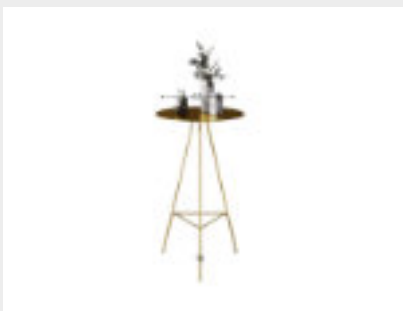

# Bar Tables

Hackas Bar Table

Stranda Square Bar Table

Tripod Bar Table (Black)

1-2 Days: \$44  
3-4 Days: \$48  
5-6 Days: \$58

1-2 Days: \$40  
3-4 Days: \$44  
5-6 Days: \$48

1-2 Days: \$30  
3-4 Days: \$34  
5-6 Days: \$38