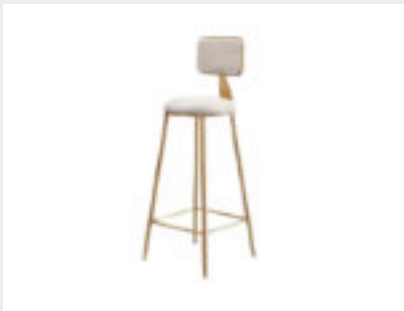

# Bar Stools

Lofta Bar Chair

Lyon Cushion Bar Stool (Black)

Lyon Cushion Bar Stool (Emerald)

1-2 Days: \$35  
3-4 Days: \$38  
5-6 Days: \$42

1-2 Days: \$20  
3-4 Days: \$25  
5-6 Days: \$29

1-2 Days: \$20  
3-4 Days: \$25  
5-6 Days: \$29