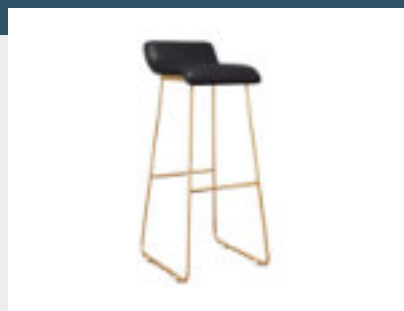

# Bar Stools

Spoon Bar Stool (Black)

1-2 Days: \$22  
3-4 Days: \$25  
5-6 Days: \$28

Spoon Bar Stool (White)

1-2 Days: \$22  
3-4 Days: \$25  
5-6 Days: \$28

Sunn Bar Stool (Black)

1-2 Days: \$25  
3-4 Days: \$28  
5-6 Days: \$32

Sunn Bar Stool (White)

Tolix Bar Stool

1-2 Days: \$20  
3-4 Days: \$25  
5-6 Days: \$29

Tolix Br Bar Stool

1-2 Days: \$25  
3-4 Days: \$28  
5-6 Days: \$32

1-2 Days: \$25  
3-4 Days: \$28  
5-6 Days: \$32