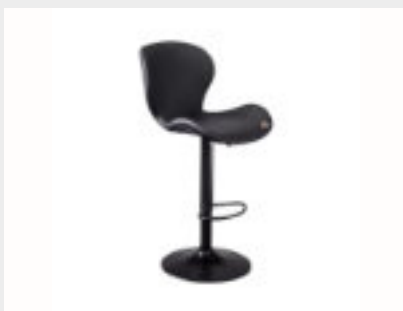

# Bar Stools

Ona Bar Stool (Black)

Ona Bar Stool (White)

Panelia Cushion Bar Chair (Beige)

1-2 Days: \$25  
3-4 Days: \$28  
5-6 Days: \$32

1-2 Days: \$25  
3-4 Days: \$28  
5-6 Days: \$32

1-2 Days: \$35  
3-4 Days: \$38  
5-6 Days: \$42

Panelia Cushion Bar Chair (Emerald)

Solsa Bar Chair (Black)

Solsa Bar Chair (White)

1-2 Days: \$35  
3-4 Days: \$38  
5-6 Days: \$42

1-2 Days: \$30  
3-4 Days: \$34  
5-6 Days: \$38

1-2 Days: \$30  
3-4 Days: \$34  
5-6 Days: \$38