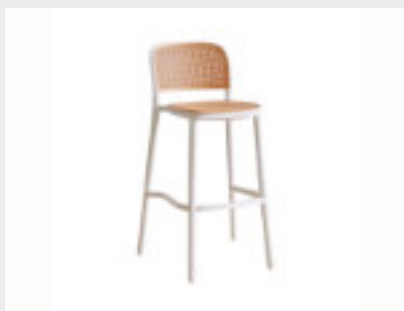

# Bar Stools

Birka Bar Stool (Black)

1-2 Days: \$20  
3-4 Days: \$25  
5-6 Days: \$29

Birka Bar Stool (White)

1-2 Days: \$20  
3-4 Days: \$25  
5-6 Days: \$29

Cregg Bar Stool

1-2 Days: \$15  
3-4 Days: \$17  
5-6 Days: \$19

Director Bar Chair

1-2 Days: \$25  
3-4 Days: \$28  
5-6 Days: \$32

Flon Bar Stool

1-2 Days: \$30  
3-4 Days: \$35  
5-6 Days: \$38

Foldable High Chair (Black)

1-2 Days: \$20  
3-4 Days: \$25  
5-6 Days: \$29