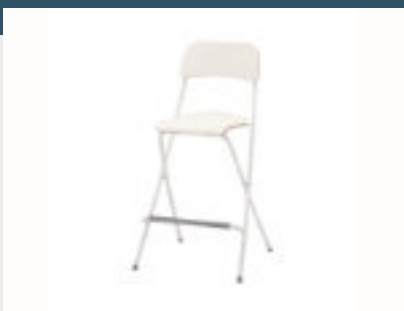

Director Bar Chair

1-2 Days: \$25  
3-4 Days: \$28  
5-6 Days: \$32

Flon Bar Stool

1-2 Days: \$30  
3-4 Days: \$35  
5-6 Days: \$38

Foldable High Chair (Black)

1-2 Days: \$20  
3-4 Days: \$25  
5-6 Days: \$29

# Bar Stools

Foldable High Chair (White)

1-2 Days: \$20  
3-4 Days: \$25  
5-6 Days: \$29

Helena Bar Chair (Black)

1-2 Days: \$25  
3-4 Days: \$28  
5-6 Days: \$32

Helena Bar Chair (White)

1-2 Days: \$25  
3-4 Days: \$28  
5-6 Days: \$32