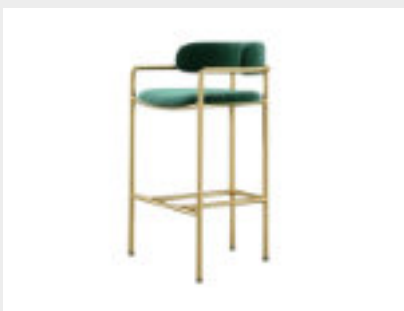

Director Bar Chair

1-2 Days: \$25  
3-4 Days: \$28  
5-6 Days: \$32

Flon Bar Stool

1-2 Days: \$30  
3-4 Days: \$35  
5-6 Days: \$38

Foldable High Chair (Black)

1-2 Days: \$20  
3-4 Days: \$25  
5-6 Days: \$29

# Bar Stools

Foldable High Chair (White)

1-2 Days: \$20  
3-4 Days: \$25  
5-6 Days: \$29

Helena Bar Chair (Black)

1-2 Days: \$25  
3-4 Days: \$28  
5-6 Days: \$32

Helena Bar Chair (White)

1-2 Days: \$25  
3-4 Days: \$28  
5-6 Days: \$32

Jen Bar Chair (Emerald)

1-2 Days: \$35  
3-4 Days: \$38  
5-6 Days: \$42

Jen Bar Chair (Pink)

1-2 Days: \$35  
3-4 Days: \$38  
5-6 Days: \$42

Lexa Gold Bar Stool

1-2 Days: \$22  
3-4 Days: \$25  
5-6 Days: \$28