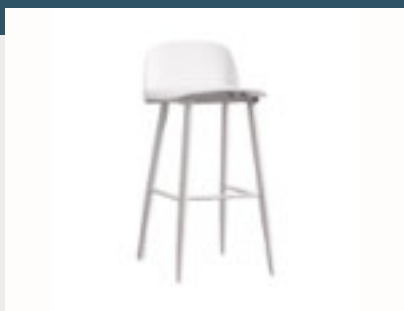

Birka Bar Stool (White)

1-2 Days: $20
3-4 Days: $25
5-6 Days: $29