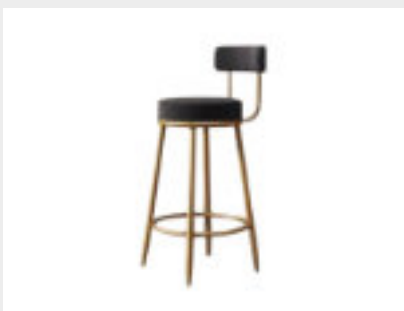

# Bar Stools

Alsen Bar Stool

1-2 Days: \$15  
3-4 Days: \$17  
5-6 Days: \$19

Apiary Bar Chair (Black)

1-2 Days: \$35  
3-4 Days: \$38  
5-6 Days: \$42

Apiary Bar Chair (Brown)

1-2 Days: \$35  
3-4 Days: \$38  
5-6 Days: \$42