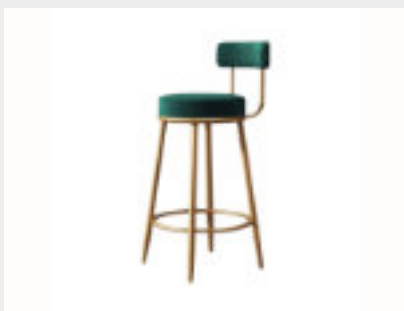

Bel Cushion Bar Stool (Emerald)

1-2 Days: $20
3-4 Days: $25
5-6 Days: $29