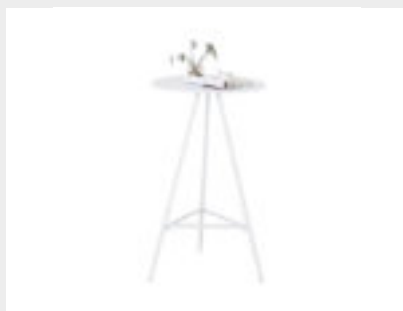

Tripod Bar Table (White)

1-2 Days: $30
3-4 Days: $34
5-6 Days: $38

1-2 Days: $30
3-4 Days: $34
5-6 Days: $38